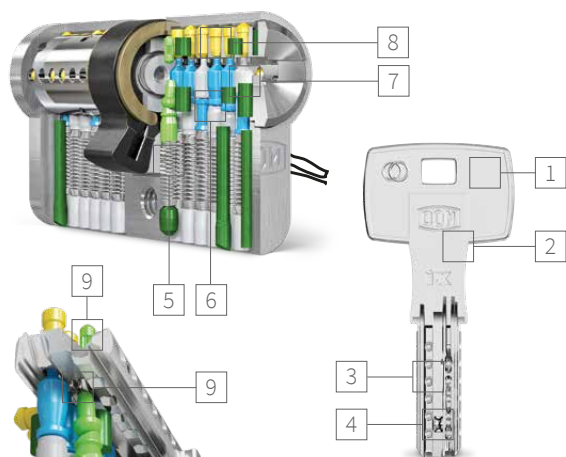

- 1 NEW KEY HEAD DESIGN
- 2 LENGTH OF KEY BLADE matched to all standard security fittings
- 3 COMPLEX CODING WITHIN KEY
- 4 KEY with two independently moving rollers
- 6 ANTI BUMPING & ANTI PICKING PINS
- 7 DRILL-OPEN PROTECTION VARIANT
- 8 UP TO 12 REVISION PINS
- 5,9 7 SPRUNG TUMBLERS made of special brass or hardened steel including roller function pins
- 9 ROLLER FUNCTION PINS

333H HALF CYLINDER

Half cylinder offers key access from one side only.

Range of application: Technical doors, central entrance, Switching cylinder for lift controller.

- Adjustable cam in 8 settings
- Available with 360° freewheel functions (333FRLH).
- Available in different lengths and the flexible modular technology.
- Available with gearwheel cam 10 and 14.
- Can be incorporated into all DOM Masterkey systems.
- Optional: seawater-resistant version.