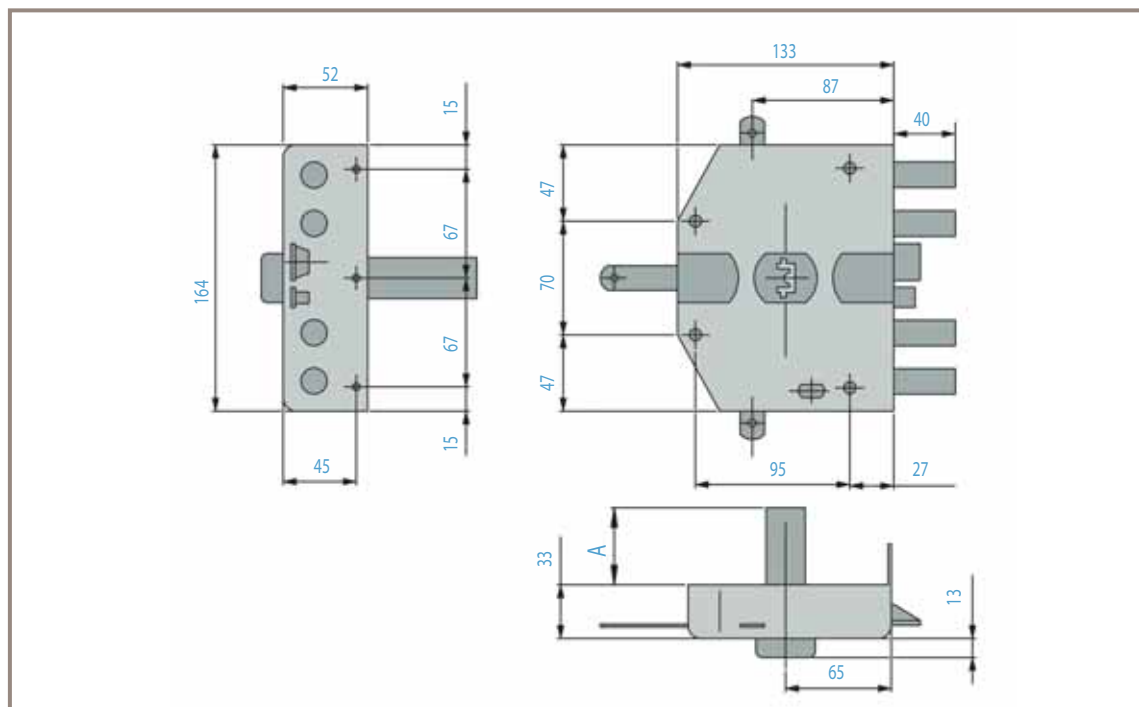

Codice / Code	A mm	N° chiusure / Nr locking point	gr	
1 punto di chiusura 1 locking point	8200/50*	50	1	2.850	1
	8200/60*	60	1	2.900	1
	8200/70*	70	1	2.950	1
	8200/80*	80	1	3.000	1
3 punti di chiusura 3 locking points	8230/50*	50	3	3.150	1
	8230/60*	60	3	3.200	1
	8230/70*	70	3	3.250	1
	8230/80*	80	3	3.300	1
5 punti di chiusura 5 locking points	8250/50*	50	5	4.050	1
	8250/60*	60	5	4.100	1
	8250/70*	70	5	4.150	1
	8250/80*	80	5	4.200	1

*Mano DX (5)
*Side RHS (5)

*Mano SX (6)
*Side LHS (6)