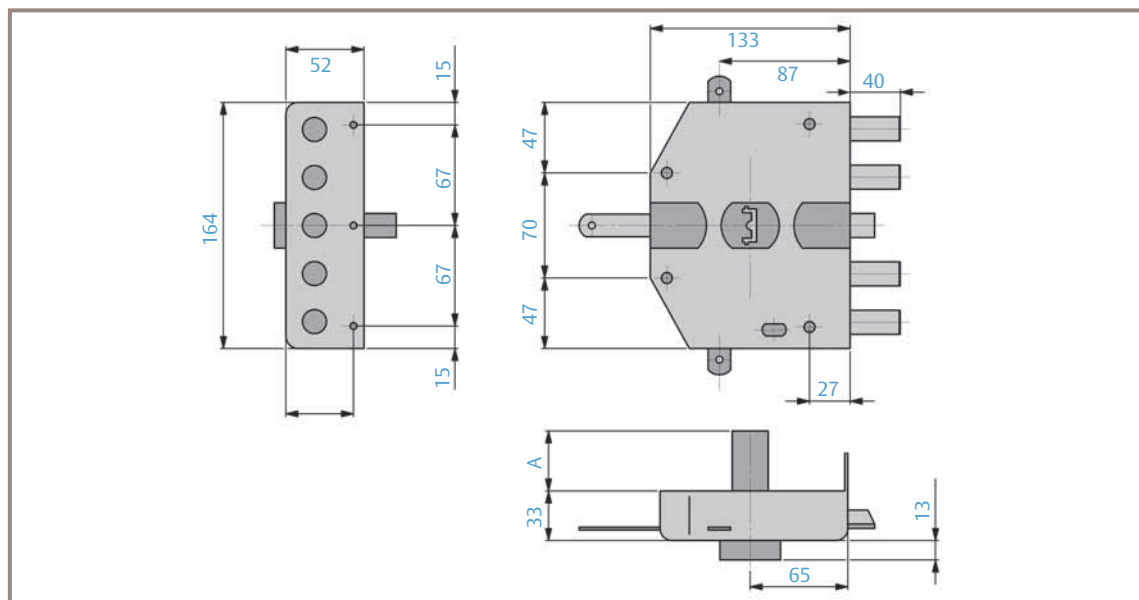

Codice / Code	A mm	N° chiusure / Nr locking point		
Scrocco e catenacci Spring latch and dead bolts	7200/50*	50	1	2.750	1
	7200/60*	60	1	2.800	1
	7200/70*	70	1	2.850	1
	7200/80*	80	1	2.900	1
Solo catenacci Dead bolts only	7202/50*	50	1	2.700	1
	7202/60*	60	1	2.750	1
	7202/70*	70	1	2.800	1
	7202/80*	80	1	2.850	1
Scrocco e catenacci Spring latch and dead bolts	7230/50*	50	3	3.050	1
	7230/60*	60	3	3.100	1
	7230/70*	70	3	3.150	1
	7230/80*	80	3	3.200	1
Solo catenacci Dead bolts only	7232/50*	50	3	3.000	1
	7232/60*	60	3	3.050	1
	7232/70*	70	3	3.100	1
	7232/80*	80	3	3.150	1
Scrocco e catenacci Spring latch and dead bolts	7250/50*	50	5	3.950	1
	7250/60*	60	5	4.000	1
	7250/70*	70	5	4.050	1
	7250/80*	80	5	4.100	1
Solo catenacci Dead bolts only	7252/50*	50	5	3.900	1
	7252/60*	60	5	3.950	1
	7252/70*	70	5	4.000	1
	7252/80*	80	5	4.050	1

*Mano DX (D)
*Side RHS (D)

*Mano SX (S)
*Side LHS (S)