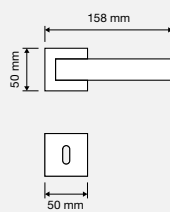

ONLY MADE IN ITALY

AS antracite satinato
satin anthracite

CR cromo lucido
polished chrome

CS cromo satinato
satin chrome

VE nero opaco
matt black

COD. 489 RB 024

COD. 489 RB 090

COD. 489 SK