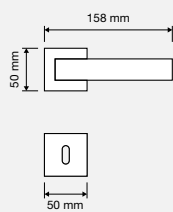

ONLY MADE IN ITALY

AS antracite satinato
satin anthracite

CR cromo lucido
polished chrome

CS cromo satinato
satin chrome

VE nero opaco
matt black

COD. 489 RB 024

COD. 489 RB 090

COD. 489 SK