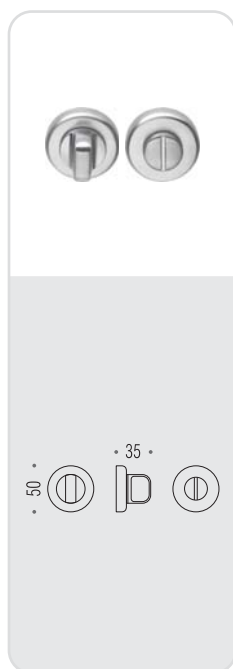

CD 69 BZG G 6/8