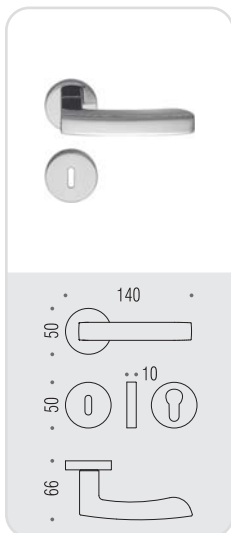

viola

Design: Angeletti Ruzza Design

Materiale: Ottone
Material: Brass

OL
Oroplus

HPS/1
Zirconium stainless-steel HPS

CR
Cromo
Chrome

CM
Cromat
Matt chrome

AR 21 R-RY

OL HPS1 CR CM