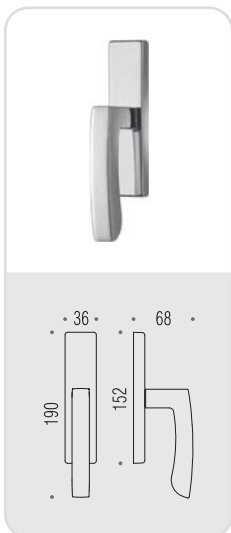

AR 21
VIOLA ○

Design: Angeletti Ruzza Design

viola

Design: Angeletti Ruzza Design

Materiale: Ottone
Material: Brass

OL
Oroplus

HPS/1
Zirconium stainless-steel HPS

CR
Cromo
Chrome

CM
Cromat
Matt chrome

AR 21 R-RY

OL HPS1 CR CM

CD 49 BZG G 6/8

OL HPS1 CR CM

AR 22 IM

OL HPS1 CR CM

AR 22 DK/SM

OL HPS1 CR CM