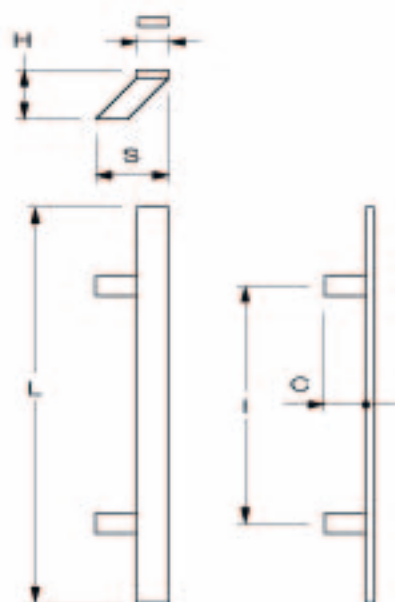

CHICAGO - K0620

Supporti inclinati - Bevel supports

Code	Material	Finish	I	L	H	S	C				Price
K0620.30.94	304	SATINATO SATIN	300	500	62	92	52	40x10	2	1,560	●