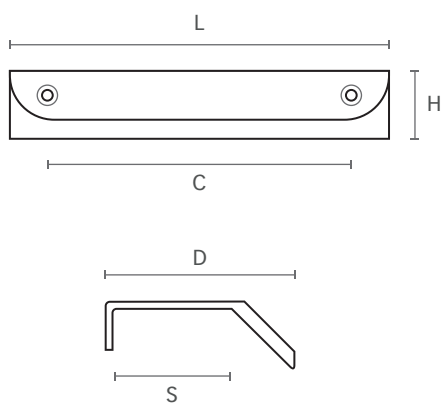

ART. **3601**

design: Rigo

Maniglia in zama pressofusa, completa di viti 3,5 x 15.

Die-cast zamac handle, with 3,5 x 15 screws included.

Misure / Sizes

Finiture / Finishes

Bianco
White

Cromo
Chrome

Econichel
Econickel

Nichel satinato
Satinated nickel

ART.	L	C	H	D	S
3601	120	96	22	44	22