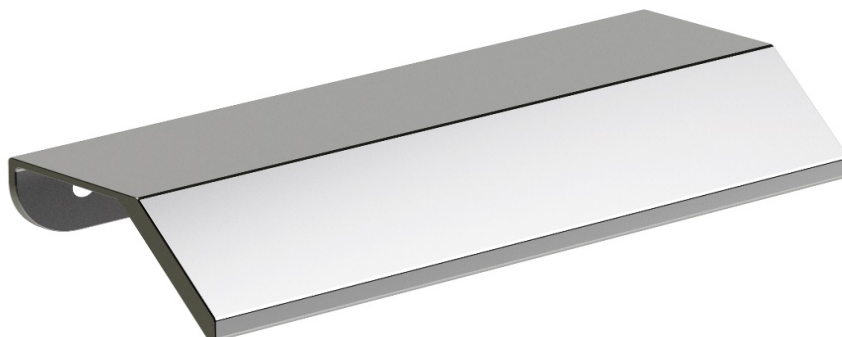

ART. **3601**

design: Rigo

Maniglia in zama pressofusa, completa di viti 3,5 x 15.

Die-cast zamac handle, with 3,5 x 15 screws included.

Misure / Sizes

Finiture / Finishes

Bianco
White

Cromo
Chrome

Econichel
Econickel

Nichel satinato
Satinated nickel

ART.	L	C	H	D	S
3601	120	96	22	44	22